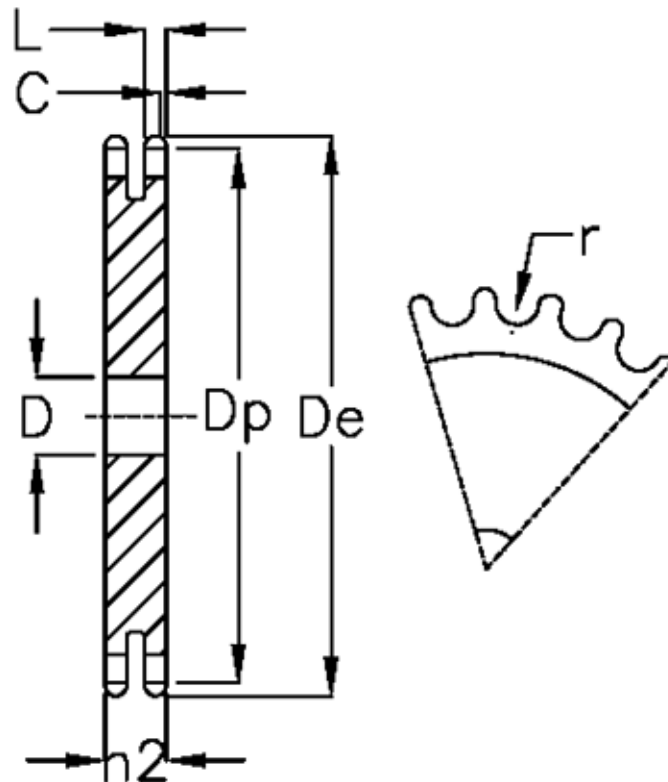

Article number: 616022007038

Description: Plate wheel 12 B-2 Z=38 duplex

## Measures

C	= 2
D	= 25
De	= 239
Dp	= 230.69
For chain size	= 3/4 x 7/16
For chain type	= 12 B-2
h2	= 30.3
L	= 10.8

Number of teeth	= 38
r	= 12.07